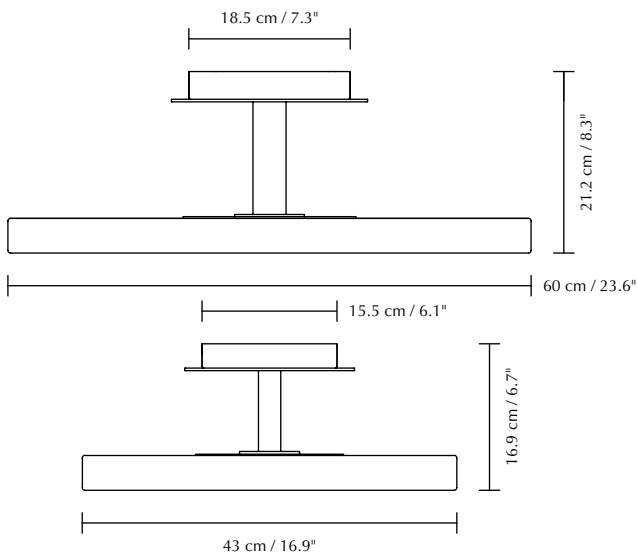

ASTERIA UP

Designed by Søren Ravn Christensen

Colour variations

pearl white

anthracite grey

black

Surface mounted lamp

DIMENSIONS

Ø: 60 cm / 23.6"
H: 21.2 cm / 8.3"

Ø: 43 cm / 16.9"
H: 16.9 cm / 6.7"

MARKINGS, TESTS & CERTIFICATIONS

CE (for indoor use), IP2X, cETLus certified

MATERIAL

Steel, aluminium and PMMA
Metal canopy

WARRANTY

10 years warranty against manufacturer defects

WEIGHT

7.2 kg / 15.9 lb

WEIGHT INCL. PACKAGING

9.5 kg / 20 lb

LIGHT SOURCE

Asteria Up large:

EU: 37W LED panel incl. ambient top light. 3000 K
2300 lumen. CRI 82. 25000 H

US: 36W LED panel incl. ambient top light. 3000 K
2400 lumen. CRI 82. 25000 H

Asteria Up medium:

EU: 17W LED panel incl. ambient top light. 3000 K
1100 lumen. CRI 83. 25000 H

Dimmable with external dimmer*

PACKAGING DIMENSIONS (L x W x H)

Large: 84 x 65.1 x 8.5 cm / 33.1 x 25.6 x 3.3"

Medium: 67.1 x 46.9 x 8.1 cm / 26.4 x 18.5 x 3.2"

ASSEMBLY TIME

10 min - video guide at umage.com

MEDIA KIT

Photos and press material

Download at umage.presscloud.com

ORDERING INFORMATION

Large pearl white EU/UK/APAC #2329 / US #2335

Large anthracite grey EU/UK/APAC #2330 / US #2336

Large black EU/UK/APAC #2331 / US N/A

Medium pearl white EU/UK/APAC #2371 / US N/A

Medium anthracite grey EU/UK/APAC #2372 / US N/A

Medium black EU/UK/APAC #2384 / US N/A

UMAGE