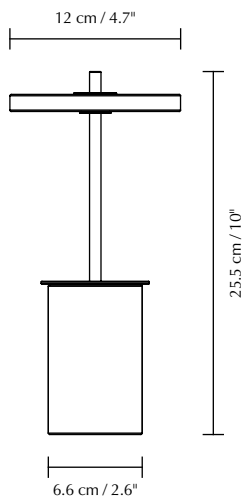

ASTERIA MOVE MINI

Designed by Søren Ravn Christensen

Portable table lamp with built-in lithium-ion battery

DIMENSIONS

Ø: 12 cm / 4.7"
H: 25.5 cm / 10"

MARKINGS, TESTS & CERTIFICATIONS

CE (for indoor use)

USB-C cable and power adaptor incl.

LIGHT SOURCE

LED panel built-in
Light step 1: 2600 K - 124 lumen. CRI: 92. 10 H
Light step 2: 2600 K - 65 lumen. CRI: 92. 18 H
Light step 3: 2600 K - 37 lumen. CRI: 92. 26 H
Light step 4: 2600 K - 7 lumen. CRI: 92. 120 H

PACKAGING DIMENSIONS (L x W x H)

15.9 x 32.7 x 14.5 cm / 6.3 x 12.9 x 5.7"

MEDIA KIT

Photos and press material
Download at umage.presscloud.com

ORDERING INFORMATION

Asteria Move Mini white marble	#2570
Asteria Move Mini black marble	#2571
Asteria Move Mini green marble	#2572
Asteria Move Mini red marble	#2573