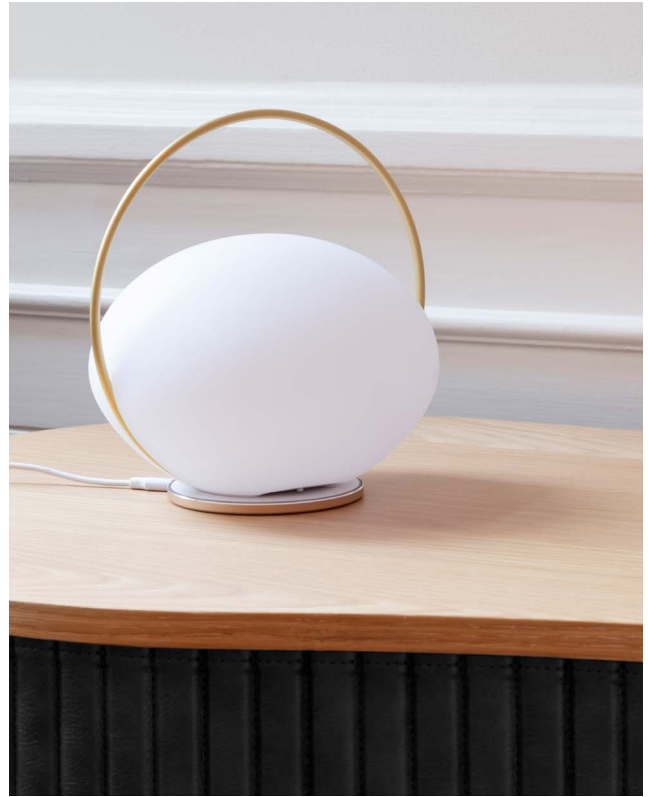

ORBIT

Designed by Philip Bro

Portable table lamp with built-in lithium-Ion battery

DIMENSIONS

W: 19.5 cm / 7.7"

H: 18.6 cm / 7.3"

MARKINGS, TESTS & CERTIFICATIONS

CE (for indoor and outdoor use), IP44

330 g / 0.7 lb

WEIGHT INCL. PACKAGING

1.2 kg / 2.6 lb

LIGHT SOURCE

LED panel built-in

Light step 1: 2700 K - 50 lumen. CRI: 81. 22 H

Light step 2: 4000 K - 50 lumen. CRI: 81. 22 H

Light step 3: 6000 K - 50 lumen. CRI: 81. 22 H

ORBIT

Designed by Philip Bro

URBAN GEMSTONE

Inspired by the Moon's rotation around the Earth, Orbit is constructed in milky white plastic with refined brass details, making the lamp both lightweight and stylish – and perfect for taking it with you wherever you go. The portable wireless lamp has three different light modes, and its construction lets you turn it on and off – as well as change the light modes – simply by lightly tilting the lamp. The battery lasts for up to 22 hours, and you can easily recharge the lamp by putting it on top of the Unifier wireless charger (not included) or the included charging cable.