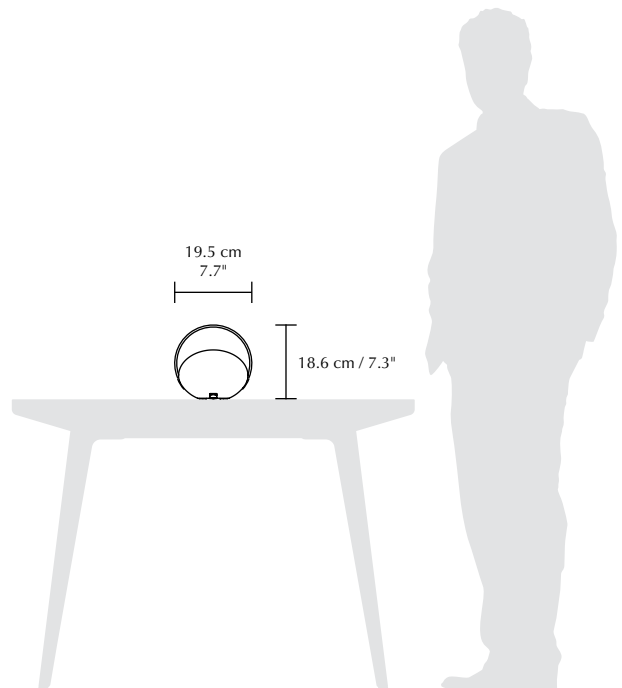

RECOMMENDED ACCS.

Unifier black chrome
Unifier white rose gold

EU/UK #4185
EU/UK #4186