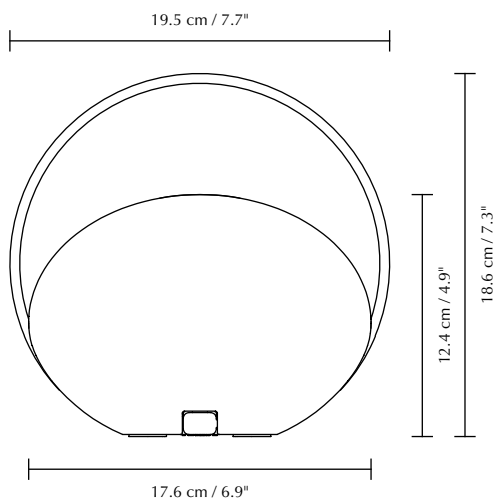

ORBIT

Designed by Philip Bro

Portable table lamp with built-in lithium-Ion battery

DIMENSIONS

W: 19.5 cm / 7.7"

H: 18.6 cm / 7.3"

MARKINGS, TESTS & CERTIFICATIONS

CE (for indoor and outdoor use), IP44

330 g / 0.7 lb

WEIGHT INCL. PACKAGING

1.2 kg / 2.6 lb

LIGHT SOURCE

LED panel built-in

Light step 1: 2700 K - 50 lumen. CRI: 81. 22 H

Light step 2: 4000 K - 50 lumen. CRI: 81. 22 H

Light step 3: 6000 K - 50 lumen. CRI: 81. 22 H

PACKAGING DIMENSIONS (L x W x H)

21.5 x 21 x 22 cm / 8.5 x 8.3 x 8.7"

MEDIA KIT

Photos and press material

Download at umage.presscloud.com

ORDERING INFORMATION

Orbit

EU/UK #2429