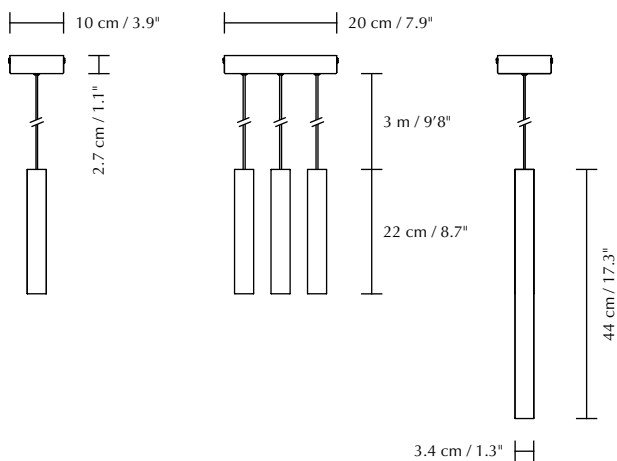

CHIMES

Designed by Asger Risborg Jakobsen

Colour variations

Pendant lamp

DIMENSIONS

Chimes single (Ø × H): 3.4 × 22 cm / 1.3 × 8.7"
Chimes cluster 3 (Ø × H): 3.4 × 22 cm / 1.3 × 8.7"
Chimes tall (Ø × H): 3.4 × 44 cm / 1.3 × 17.3"

MARKINGS, TESTS & CERTIFICATIONS

CE (for indoor use), IP2X

MATERIAL

Oak
Incl. 3 m / 9'8" black cord and metal canopy

WARRANTY

10 years warranty against manufacturer defects

WEIGHT

Chimes single: 420 g / 14.8 oz
Chimes cluster 3: 1.1 kg / 2.4 lb
Chimes tall: 520 g / 1.1 lb

WEIGHT INCL. PACKAGING

Chimes single: 600 g / 1.3 lb
Chimes cluster 3: 1.6 kg / 3.5 lb
Chimes tall: 850 g / 1.9 lb

LIGHT SOURCE

2W LED panel built-in. 3000 K - 220 lumen. CRI: 80
50000 H. Non-dimmable

PACKAGING DIMENSIONS (L × W × H)

Single: 14.8 × 24.4 × 4.1 cm / 5.8 × 9.6 × 1.6"
Cluster 3: 23.8 × 40.4 × 4.5 cm / 9.4 × 15.9 × 1.8"
Tall: 11.8 × 55.8 × 4.2 cm / 4.6 × 22 × 1.7"

ASSEMBLY TIME

2 min

MEDIA KIT

Photos and press material
Download at umage.presscloud.com

ORDERING INFORMATION

Chimes single oak	EU/UK #2165 / US: N/A
Chimes single dark oak	EU/UK #2167 / US: N/A
Chimes single black oak	EU/UK #2265 / US: N/A
Chimes cluster 3 oak	EU/UK #2230 / US: N/A
Chimes cluster 3 dark oak	EU/UK #2231 / US: N/A
Chimes cluster 3 black oak	EU/UK #2232 / US: N/A
Chimes tall oak	EU/UK #2233 / US: N/A
Chimes tall dark oak	EU/UK #2234 / US: N/A
Chimes tall black oak	EU/UK #2235 / US: N/A