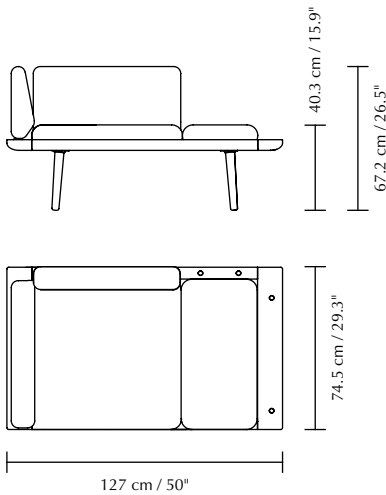

LOUNGE AROUND | 1.5-SEATER

Designed by Søren Ravn Christensen

Colour variations

oak

dark oak

sugar
brown

white
sands

sterling

shadow

DIMENSIONS (H x W x D)

40.3 x 127 x 74.5 cm / 15.9 x 50 x 29.3"

MARKINGS, TESTS & CERTIFICATIONS

EU: Passed EN 16139 (L1) & EN 1022

Flip 180°

Reversible cushion with a thin tray on the reverse side

MATERIAL

Solid oak, MDF, steel (plated brass) and polyester (Horizons S). Find more information in the Horizons S fabric spec sheet.

CONSTRUCTION

Frame: Solid oak, MDF and steel (plated brass). Tongue and groove, mortise and tenon, dowel joinery. Reinforced with glue and screws. Clear top coat wood finish. **Backrest:** Loose. Steel frame with 38 kg 170 Newton foam. **Seat cushion:** Loose. Core of 38 kg 170 Newton foam, top filling 30% feathers and 70% airblown polyester ball fiber. **Back cushion:** Loose. Airblown polyester ball fiber. **Fabric:** 100% polyester (Horizons S).

WEIGHT

Box 1: 17.5 kg / 38.6 lb

Box 2: 16.5 kg / 36.4 lb

WEIGHT INCL. PACKAGING

Box 1: 22.0 kg / 48.5 lb

Box 2: 19.0 kg / 41.9 lb

PACKAGING DIMENSIONS (L x W x H)

Box 1: 82 x 145 x 10 cm / 32.3 x 57.1 x 3.9"

Box 2: 74 x 95 x 41 cm / 29.1 x 37.4 x 16.1"

ASSEMBLY TIME

20 min - video guide at umage.com

MEDIA KIT

Photos and press material

Download at umage.presscloud.com

ORDERING INFORMATION

1.5-seater oak sugar brown	#5562C723-01
1.5-seater oak white sands	#5562C723-02
1.5-seater oak sterling	#5562C723-03
1.5-seater oak shadow	#5562C723-04
1.5-seater dark oak sugar brown	#5762C723-01
1.5-seater dark oak white sands	#5762C723-02
1.5-seater dark oak sterling	#5762C723-03
1.5-seater dark oak shadow	#5762C723-04

UMAGE