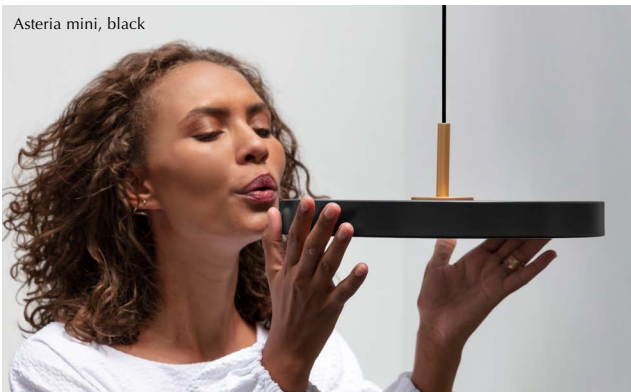

ASTERIA

Designed by Søren Ravn Christensen

AIM FOR THE STARS WITH ASTERIA

Born at the crossroads of design, technology and craftsmanship, this lamp incorporates built-in LED lights into a sleek, minimalist shape, echoing a design from the future and for the future. Asteria is ideal above the kitchen counter or the dining table and goes well in pairs of two.

Find more info on our website umage.com