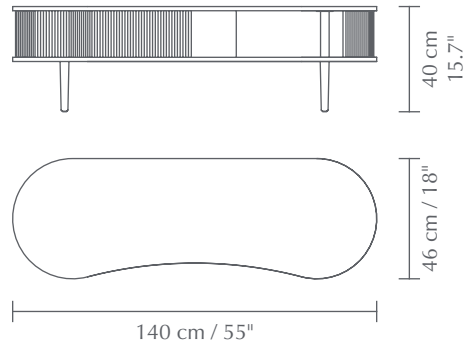

Colour variations

oak

dark oak

black oak

hazelnut

charcoal

sugar brown

white sands

sterling

shadow

RECOMMENDED ACCS.

Seat Cushion

#5607