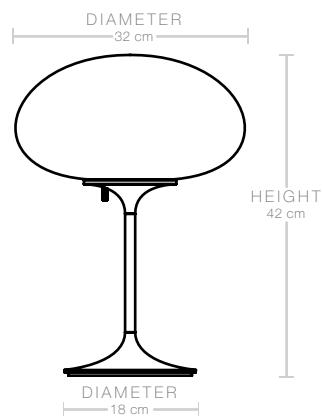

DESCRIPTION

The Stemlite (1962) was the first 'total look' lamp, a pioneering new typology conceived by American Designer Bill Curry, which replaced the traditional base-plus-shade form with a single self-contained unit comprising interchangeable modules. His debut design, the much-emulated Stemlite, was named "most influential lamp of the year" by Industrial Design Magazine in 1965, used on the set of the original Star Trek TV series, and remained in production until 1977. Now remastered by GUBI after almost half a century, the new collection comprises two table lamps, two floor lamps and a new pendant – a simple inversion of the original design – in a contemporary yet authentic color palette.

Today's Stemlite remains true to Curry's designs, comprising three of the original heights: two table heights, one of which was originally conceived as a floor lamp and the original floor lamp height. A second, taller floor lamp has been added and a pendant light has been engineered by simply flipping the original design upside-down. A counterweight has been hidden in the negative space created by the geometry of the foot of the upright lamps to meet contemporary safety requirements regarding stability and versions of the floor and pendant lights with new larger globes are also available.

Dimensions & Weight

LAMP HEIGHT	42 cm
LAMP STAND	Ø18 cm
SHADE DIAMETER	Ø32 cm
SHADE HEIGHT	17 cm
CORD LENGTH	220 cm
TOTAL WEIGHT	3.6 kg

Packaging - Base

NUMBER OF PARCELS	1
PACKAGING LENGTH	36 cm
PACKAGING WIDTH	25 cm
PACKAGING HEIGHT	21.5 cm
PACKAGING WEIGHT	0.9 kg
GROSS WEIGHT	3.3 kg

Packaging - Shade

NUMBER OF PARCELS	1
-------------------	---

PACKAGING LENGTH	38 cm
PACKAGING WIDTH	22 cm
PACKAGING HEIGHT	38 cm
PACKAGING WEIGHT	0.7 kg
GROSS WEIGHT	1.8 kg

Electrical Specifications

BULB SOCKET	E27
RECOMMENDED BULB	Frosted bulb, 5W LED, 450 - 500 lumen, (Max W 10LED)
SWITCH	Rotary on/off, and Dimmable on base
VOLTAGE	240V
BULB INCLUDED	No
PLUG TYPE	EU - Type C, 2pin