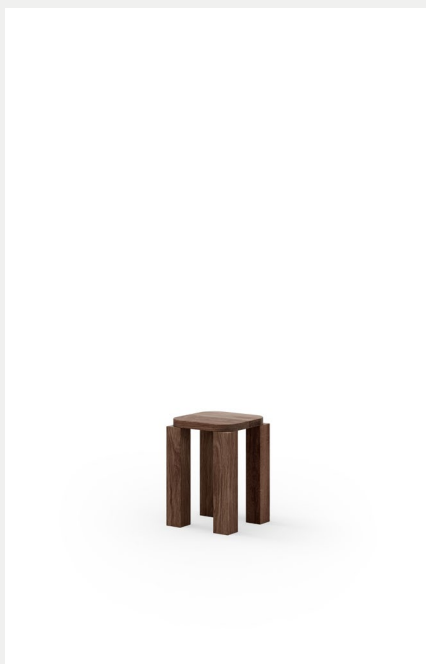

Variant Fumed Oak
Item No 42731
EAN No 5712826427316