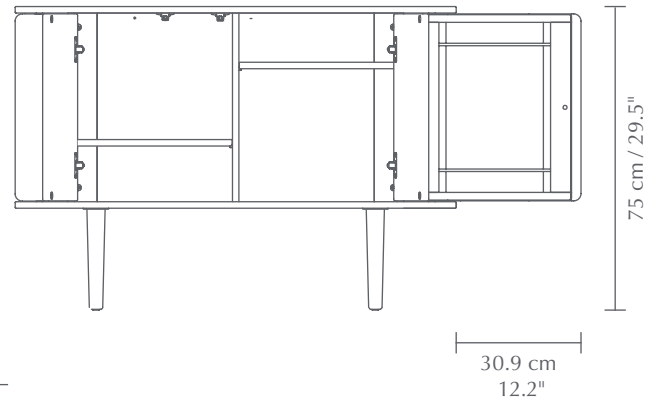

TREASURES | CABINET

Designed by Jonas Søndergaard

The specifications and dimensions are subject to change without notice. Document date: 26-01-2023 | info@umage.com | umage.com
Havnegade 29, DK-1058 Copenhagen K | +45 31 39 31 31 (tel) & 185 Wythe Ave 2FL, Brooklyn, NY 11249 | +1 646-790-7171 (tel)