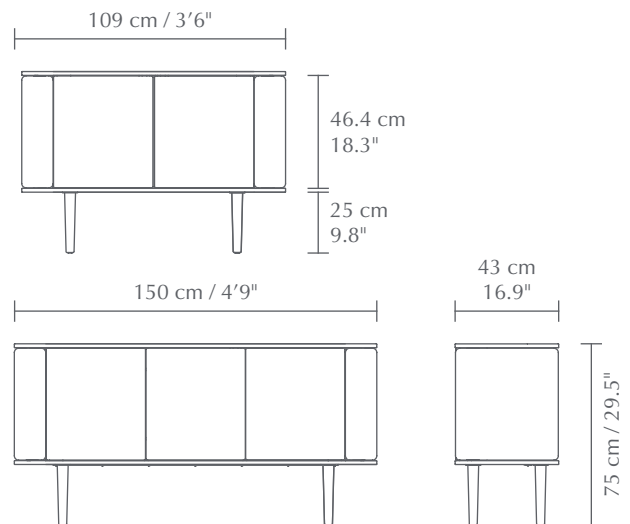

ORDERING INFORMATION

Treasures 2-door oak sugar brown	#5622+710-01
Treasures 2-door oak white sands	#5622+710-02
Treasures 2-door oak sterling	#5622+710-03
Treasures 2-door oak shadow	#5622+710-04
Treasures 2-door dark oak sugar brown	#5774+711-01
Treasures 2-door dark oak white sands	#5774+711-02
Treasures 2-door dark oak sterling	#5774+711-03
Treasures 2-door dark oak shadow	#5774+711-04
Treasures 2-door black oak sugar brown	#5106+709-01
Treasures 2-door black oak white sands	#5106+709-02
Treasures 2-door black oak sterling	#5106+709-03
Treasures 2-door black oak shadow	#5106+709-04
Treasures 3-door oak sugar brown	#5623+710-01
Treasures 3-door oak white sands	#5623+710-02
Treasures 3-door oak sterling	#5623+710-03
Treasures 3-door oak shadow	#5623+710-04
Treasures 3-door dark oak sugar brown	#5775+711-01
Treasures 3-door dark oak white sands	#5775+711-02
Treasures 3-door dark oak sterling	#5775+711-03
Treasures 3-door dark oak shadow	#5775+711-04
Treasures 3-door black oak sugar brown	#5107+709-01
Treasures 3-door black oak white sands	#5107+709-02
Treasures 3-door black oak sterling	#5107+709-03
Treasures 3-door black oak shadow	#5107+709-04