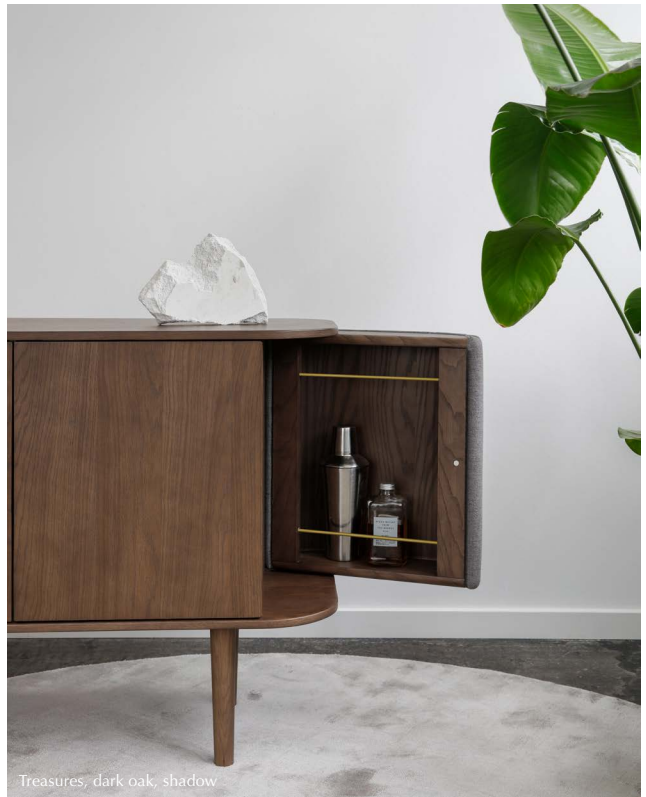

TREASURES | CABINET

Designed by Jonas Søndergaard

DIMENSIONS (H x W x D)

Treasures 2-door: 75 x 109 x 43 cm / 29.5 x 42.9 x 16.9"
Treasures 3-door: 75 x 150 x 43 cm / 29.5 x 59.1 x 16.9"

MATERIAL

Solid oak, particle board, steel, polyester (Horizons S) and leather (faux leather). Find more information in the Horizons S fabric spec sheet.

Colour variations

oak

dark oak

black oak

silver grey

slate grey

venetian cane

hazelnut

TREASURES | CABINET

Designed by Jonas Søndergaard

Treasures 3-door, dark oak, venetian cane

Treasures, dark oak, shadow

STORE YOUR MOST TREASURED ITEMS

Treasures is a customisable cabinet made from veneered oak. The curved sides of the cabinet have a customisable covering that gives Treasures a soft tactile touch. The customisable sides of the cabinet open as wings, that elegantly stores your fine liqueur or books. The storage compartments in the centre of the cabinet, each has one shelf, making it the perfect storage solution for your ceramics and porcelain.

Available in two sizes of 2- and 3-doors, in both natural, dark oak and black oak. The sides of the cabinet can be customised with venetian cane, textile or leather, making the stylish appearance flexible to match your personal style.