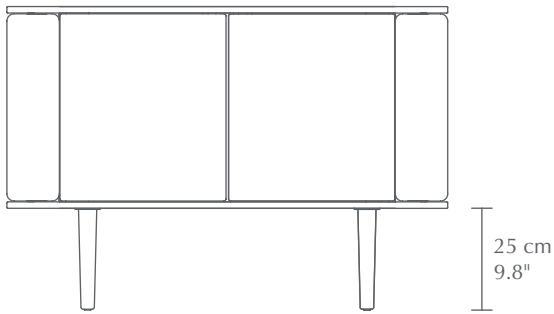

TREASURES | CABINET

Designed by Jonas Søndergaard

The specifications and dimensions are subject to change without notice. Document date: 26-01-2023 | info@umage.com | umage.com
Havnegade 29, DK-1058 Copenhagen K | +45 31 39 31 31 (tel) & 185 Wythe Ave 2FL, Brooklyn, NY 11249 | +1 646-790-7171 (tel)