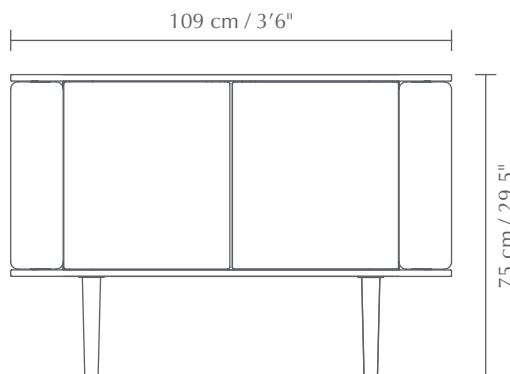

TREASURES | CABINET

Designed by Jonas Søndergaard

STORE YOUR MOST TREASURED ITEMS

Treasures is a customisable cabinet made from veneered oak. The curved sides of the cabinet have a customisable covering that gives Treasures a soft tactile touch. The customisable sides of the cabinet open as wings, that elegantly stores your fine liqueur or books. The storage compartments in the centre of the cabinet, each has one shelf, making it the perfect storage solution for your ceramics and porcelain.

Available in two sizes of 2- and 3-doors, in both natural, dark oak and black oak. The sides of the cabinet can be customised with venetian cane, textile or leather, making the stylish appearance flexible to match your personal style.

Find more info on our website umage.com