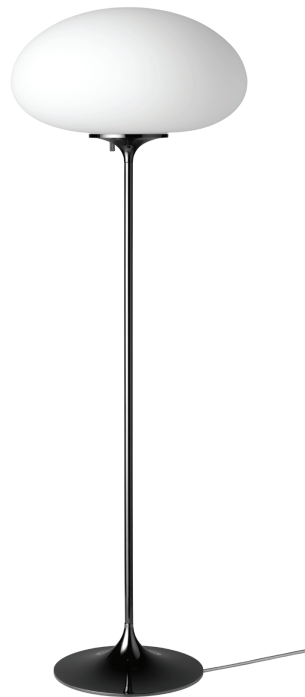

Stemlite Floor Lamp - H110

Designed by Bill Curry - 1962

ITEM NUMBER	Stemlite Floor Lamp - H110, EU (Black Chrome)	10090951
	Stemlite Floor Lamp - H110, EU (Black Red)	10090952
	Stemlite Floor Lamp - H110, EU (Pebble Grey)	10090954

DESCRIPTION

The Stemlite (1962) was the first ‘total look’ lamp, a pioneering new typology conceived by American Designer Bill Curry, which replaced the traditional base-plus-shade form with a single self-contained unit comprising interchangeable modules. His debut design, the much-emulated Stemlite, was named “most influential lamp of the year” by Industrial Design Magazine in 1965, used on the set of the original Star Trek TV series, and remained in production until 1977. Now remastered by GUBI after almost half a century, the new collection comprises two table lamps, two floor lamps and a new pendant – a simple inversion of the original design – in a contemporary yet authentic color palette.

Today’s Stemlite remains true to Curry’s designs, comprising three of the original heights: two table heights, one of which was originally conceived as a floor lamp and the original floor lamp height. A second, taller floor lamp has been added and a pendant light has been engineered by simply flipping the original design upside-down. A counterweight has been hidden in the negative space created by the geometry of the foot of the upright lamps to meet contemporary safety requirements regarding stability and versions of the floor and pendant lights with new larger globes are also available.

Materials & Finishes

SHADE	Frosted Glass 
STEM	Black Chrome, Pebble Grey (RAL 7032, Gloss 60), Black Red (RAL 3007, Gloss 60) 
BASE	Black Chrome, Pebble Grey (RAL 7032, Gloss 60), Black Red (RAL 3007, Gloss 60) 
CORD SHAPE	Round
CORD COLOR	Grey textile
MATERIALS	Glass shade, steel stem, aluminium base