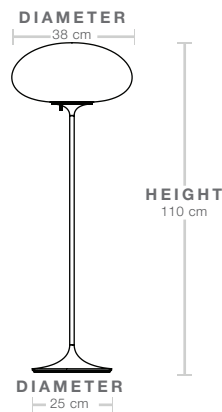

DESCRIPTION

The Stemlite (1962) was the first ‘total look’ lamp, a pioneering new typology conceived by American Designer Bill Curry, which replaced the traditional base-plus-shade form with a single self-contained unit comprising interchangeable modules. His debut design, the much-emulated Stemlite, was named “most influential lamp of the year” by Industrial Design Magazine in 1965, used on the set of the original Star Trek TV series, and remained in production until 1977. Now remastered by GUBI after almost half a century, the new collection comprises two table lamps, two floor lamps and a new pendant – a simple inversion of the original design – in a contemporary yet authentic color palette.

Today’s Stemlite remains true to Curry’s designs, comprising three of the original heights: two table heights, one of which was originally conceived as a floor lamp and the original floor lamp height. A second, taller floor lamp has been added and a pendant light has been engineered by simply flipping the original design upside-down. A counterweight has been hidden in the negative space created by the geometry of the foot of the upright lamps to meet contemporary safety requirements regarding stability and versions of the floor and pendant lights with new larger globes are also available.

Dimensions & Weight

LAMP HEIGHT	110 cm
LAMP STAND	Ø25 cm
SHADE DIAMETER	Ø38 cm
SHADE HEIGHT	20 cm
CORD LENGTH	220 cm
TOTAL WEIGHT	7.9 kg

Packaging - Base

NUMBER OF PARCELS	1
PACKAGING LENGTH	102 cm
PACKAGING WIDTH	32 cm
PACKAGING HEIGHT	29 cm
PACKAGING WEIGHT	2.5 kg
GROSS WEIGHT	8.8 kg

Packaging - Shade

NUMBER OF PARCELS	1
PACKAGING LENGTH	45 cm
PACKAGING WIDTH	27 cm
PACKAGING HEIGHT	45 cm
PACKAGING WEIGHT	0.9 kg
GROSS WEIGHT	2.5 kg

Electrical Specifications

BULB SOCKET	E27
RECOMMENDED BULB	Frosted bulb, 8W LED, 800-900 lm (Max W 12 LED)
SWITCH	Rotary on/off, and Dimmable on base
VOLTAGE	240V
BULB INCLUDED	No
PLUG TYPE	EU - Type C, 2pin