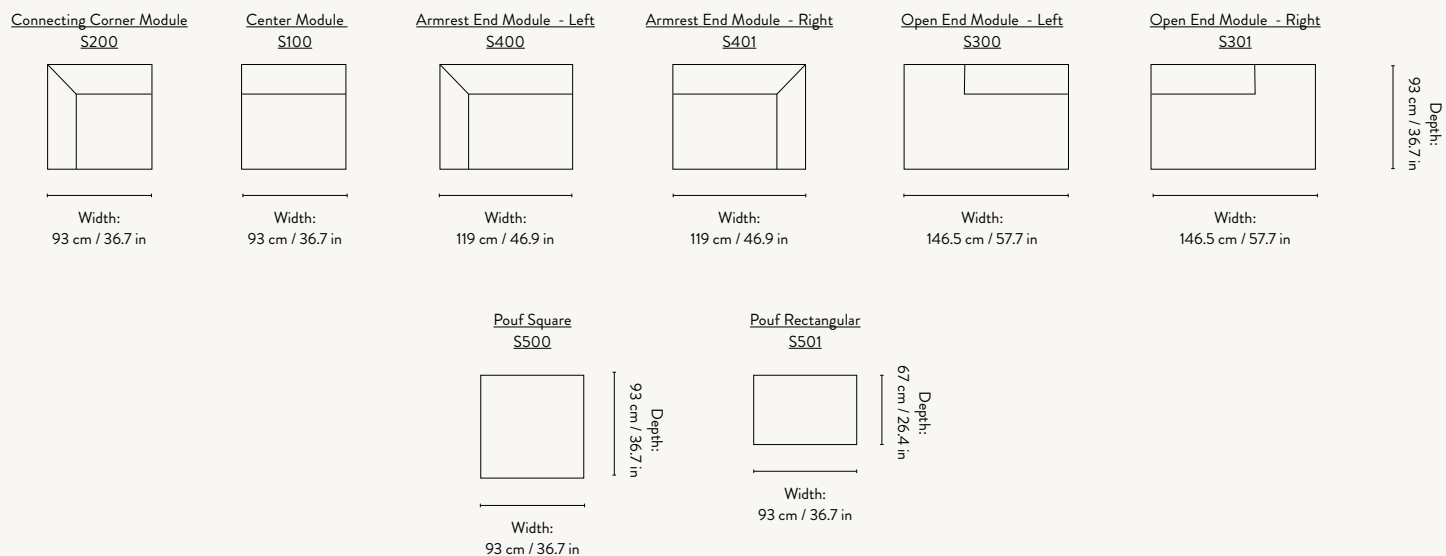

Catena MODULAR SOFA

The embracing, beanbag-inspired shape of our low-slung Catena sofa is generously dimensioned for all-out relaxation and cosiness: we call it low living. Distinguished by soft curves and top-stitched seams, the homely, module-based designs are made with innovative microcellular foam that ensures maximum comfort as well as durability. The series comprises sixteen individual modules that can be combined in multiple ways to create the desired expression. Made to order in Italy, it comes upholstered in a range of fabrics and colours.

CATENA MODULE OVERVIEW – SMALL VERSION