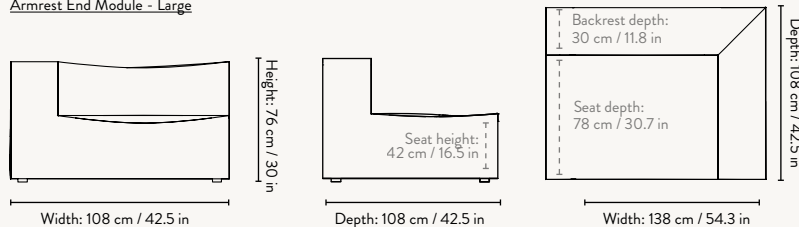

Armrest End Module - Large

RECOMMENDED RETAIL PRICES

PRICE GROUP I

Cotton Linen

	Small / Large
DKK	11.999 / 12.999
SEK	17.389 / 18.839
NOK	17.139 / 18.569
EUR	1.629 / 1.765
GBP	1.555 / 1.679
USD	2.149 / 2.329

PRICE GROUP II

Hot Madison

	Small / Large
DKK	12.999 / 13.999
SEK	18.839 / 20.289
NOK	18.569 / 19.999
EUR	1.765 / 1.899
GBP	1.679 / 1.809
USD	2.329 / 2.509

PRICE GROUP III

Dry Cotton Slub

	Small / Large
DKK	14.999 / 15.999
SEK	21.739 / 23.185
NOK	21.425 / 22.855
EUR	2.035 / 2.169
GBP	1.939 / 2.069
USD	2.689 / 2.869

PRICE GROUP IV

Rich Linen & Kuba Cay

	Small / Large
DKK	16.999 / 17.999
SEK	24.635 / 26.085
NOK	24.285 / 25.715
EUR	2.305 / 2.439
GBP	2.199 / 2.329
USD	3.045 / 3.225