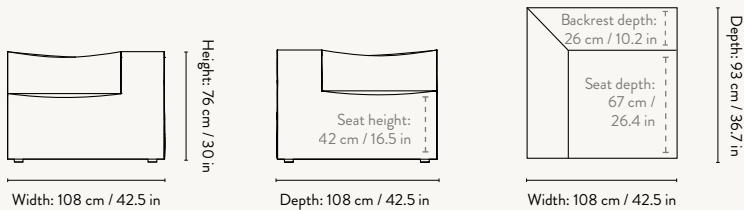

CUSTOMISATION OPTIONS

FABRIC QUALITIES

Connecting Corner Module - S200