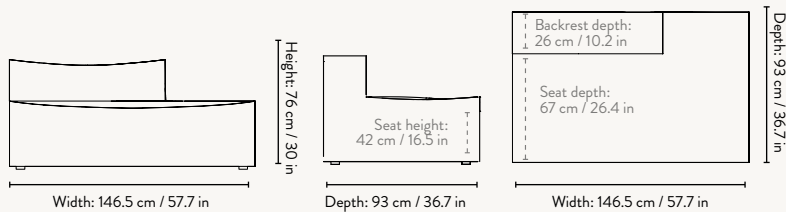

MODULE NUMBERS

Center Module - Small - S100
Center Module - Small - L100

DIMENSIONS

Center Module - Small

Height: 76 cm / 30 in
Width: 93 cm / 36.7 in
Depth: 93 cm / 36.7 in
Seat height: 42 cm / 16.5 in
Seat depth: 67 cm / 26.4 in
Backrest height: 34 cm / 13.4 in
Weight: 27 kg

DIMENSIONS

Open End Module - Small
Height: 76 cm / 30 in
Width: 146.5 cm / 57.7 in
Depth: 93 cm / 36.7 in
Seat height: 42 cm / 16.5 in
Seat depth: 67 cm / 26.4 in
Backrest height: 34 cm / 13.4 in
Weight: 45 kg

Open End Module - Large
Height: 76 cm / 30 in
Width: 170 cm / 67 in
Depth: 108 cm / 42.5 in
Seat height: 42 cm / 16.5 in
Seat depth: 78 cm / 30.7 in
Backrest height: 34 cm / 13.4 in
Weight: 48 kg

MATERIALS & CONSTRUCTION

OPEN END MODULE - LARGE - RIGHT
L300 - 170 X 108 CM

OPEN END MODULE - SMALL - LEFT
S301 - 146.5 X 93 CM

OPEN END MODULE - LARGE - LEFT
L301 - 170 X 108 CM

CUSTOMISATION OPTIONS

FABRIC QUALITIES

Open End Module - Small