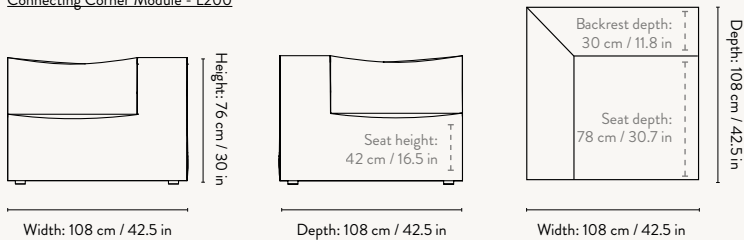

MODULE NUMBERS

Center Module - Small - S100
Center Module - Small - L100

DIMENSIONS

Center Module - Small

Height: 76 cm / 30 in
Width: 93 cm / 36.7 in
Depth: 93 cm / 36.7 in
Seat height: 42 cm / 16.5 in
Seat depth: 67 cm / 26.4 in
Backrest height: 34 cm / 13.4 in
Weight: 27 kg

Center Module - Large

Height: 76 cm / 30 in
Width: 108 cm / 42.5 in
Depth: 108 cm / 42.5 in
Seat height: 42 cm / 16.5 in
Seat depth: 78 cm / 30.7 in
Backrest height: 34 cm / 13.4 in
Weight: 30 kg

MATERIALS & CONSTRUCTION

DIMENSIONS

Connecting Corner Module - Small

Height: 76 cm / 30 in
Width: 93 cm / 36.7 in
Depth: 93 cm / 36.7 in
Seat height: 42 cm / 16.5 in
Seat depth: 67 cm / 26.4 in
Backrest height: 34 cm / 13.4 in
Weight: 32 kg

**CONNECTING CORNER
MODULE - LARGE -
L200 - 108 X 108 CM**

CUSTOMISATION OPTIONS

FABRIC QUALITIES

Connecting Corner Module - S200

Connecting Corner Module - L200

RECOMMENDED RETAIL PRICES

PRICE GROUP I

Cotton Linen