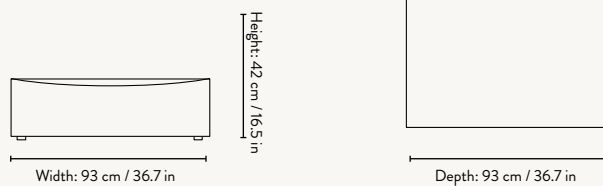

Pouf - Square - Small