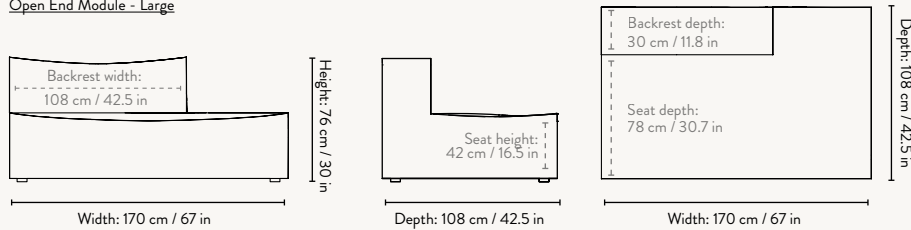

Open End Module - Large

RECOMMENDED RETAIL PRICES

PRICE GROUP I

Cotton Linen

	Small / Large
DKK	11.499 / 11.999
SEK	16.665 / 17.389
NOK	16.425 / 17.139
EUR	1.559 / 1.629
GBP	1.489 / 1.555
USD	2.059 / 2.149

PRICE GROUP II

Hot Madison

	Small / Large
DKK	12.499 / 12.999
SEK	18.115 / 18.839
NOK	17.855 / 18.569
EUR	1.695 / 1.765
GBP	1.619 / 1.679
USD	2.239 / 2.329

PRICE GROUP III

Dry Cotton Slub

	Small / Large
DKK	14.499 / 14.999
SEK	20.999 / 21.739
NOK	20.715 / 21.425
EUR	1.965 / 2.035
GBP	1.875 / 1.939
USD	2.599 / 2.689

PRICE GROUP IV

Rich Linen & Cuba Kay

	Small / Large
DKK	16.499 / 16.999
SEK	23.909 / 24.635
NOK	23.569 / 24.285
EUR	2.239 / 2.305
GBP	2.135 / 2.199
USD	2.955 / 3.045