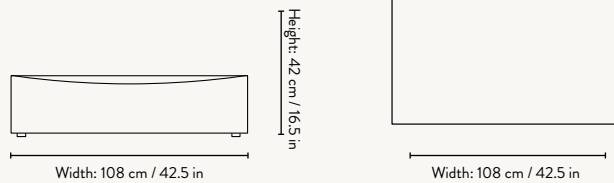

CUSTOMISATION OPTIONS

FABRIC QUALITIES

Pouf - Square - Small

Pouf - Square - Large

RECOMMENDED RETAIL PRICES

PRICE GROUP I

Cotton Linen

	Small / Large
DKK	5.999 / 6.999
SEK	8.695 / 10.145
NOK	8.569 / 9.999
EUR	815 / 949
GBP	775 / 905
USD	1.075 / 1.255