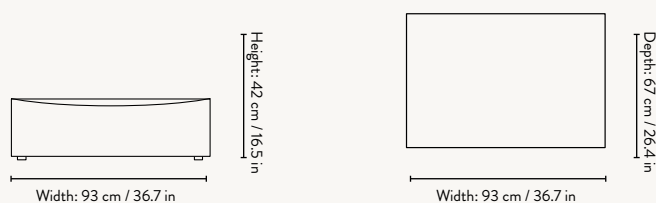

CATENA POUF – RECTANGULAR

Design by ferm LIVING

PRODUCT DETAILS

Provided with connection system to link modules together
Manufactured in Italy

MODULE NUMBERS

Pouf Rectangular - Small - S501
Pouf Rectangular - Large - L501

DIMENSIONS

Pouf Rectangular - Small - S501

Height: 42 cm / 16.5 in
Width: 93 cm / 36.7 in
Depth: 67 cm / 26.4 in
Weight: 17 kg

Pouf Rectangular - Large - L501

Height: 42 cm / 16.5 in
Width: 108 cm / 42.5 in
Depth: 78 cm / 30.7 in
Weight: 19 kg

MATERIALS & CONSTRUCTION

Inner plywood structure. High-density cold foam covered with soft down padding for extra comfort. The construction ensures excellent comfort, low distortion, high resistance to tensile force and tears and outstanding breathability
Feet: Black polypropylene

CARE

Professional dry clean only

PACKSIZE

1

TEST

Foam fire rating:
CAL117-2013 - pass
BS 5852 Crib5 - on request

CUSTOMISATION OPTIONS

FABRIC QUALITIES

Pouf - Rectangular - Small