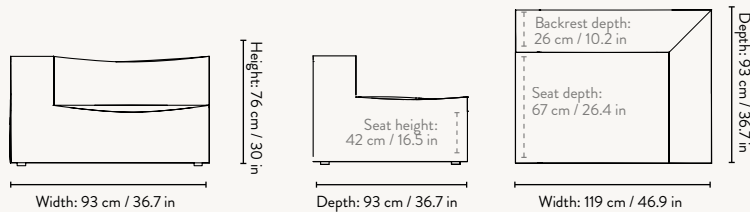

CATENA SOFA – ARMREST END MODULE

Design by ferm LIVING

PRODUCT DETAILS

Provided with connection system to link modules together
Manufactured in Italy

MODULE NUMBERS

Armrest End Module - Small - Left - S400
Armrest End Module - Small - Right - S401
Armrest End Module - Large - Left - L400
Armrest End Module - Large - Right - L401

DIMENSIONS

Armrest End Module - Small

Height: 76 cm / 30 in
Width: 119 cm / 46.9 in
Depth: 93 cm / 36.7 in
Seat height: 42 cm / 16.5 in
Seat depth: 67 cm / 26.4 in
Backrest height: 34 cm / 13.4 in
Weight: 40 kg

Armrest End Module - Large

Height: 76 cm / 30 in
Width: 138 cm / 54.3 in
Depth: 108 cm / 42.5 in
Seat height: 42 cm / 16.5 in
Seat depth: 78 cm / 30.7 in
Backrest height: 34 cm / 13.4 in
Weight: 43 kg

MATERIALS & CONSTRUCTION

Inner plywood structure. High-density cold foam covered with soft down padding for extra comfort. The construction ensures excellent comfort, low distortion, high resistance to tensile force and tears and outstanding breathability

Feet: Black polypropylene

CARE

Professional dry clean only

TEST

Foam fire rating:
CAL117-2013 - pass
BS 5852 Crib5 - on request

PACKSIZE

1

CUSTOMISATION OPTIONS

FABRIC QUALITIES

Armrest End Module - Small

Armrest End Module - Large

RECOMMENDED RETAIL PRICES

PRICE GROUP I

Cotton Linen

	Small / Large
DKK	11.999 / 12.999
SEK	17.389 / 18.839
NOK	17.139 / 18.569
EUR	1.629 / 1.765
GBP	1.555 / 1.679
USD	2.149 / 2.329

PRICE GROUP II

Hot Madison

	Small / Large
DKK	12.999 / 13.999
SEK	18.839 / 20.289
NOK	18.569 / 19.999
EUR	1.765 / 1.899
GBP	1.679 / 1.809
USD	2.329 / 2.509

PRICE GROUP III

Dry Cotton Slub

	Small / Large
DKK	14.999 / 15.999
SEK	21.739 / 23.185
NOK	21.425 / 22.855
EUR	2.035 / 2.169
GBP	1.939 / 2.069
USD	2.689 / 2.869

PRICE GROUP IV

Rich Linen & Kuba Cay