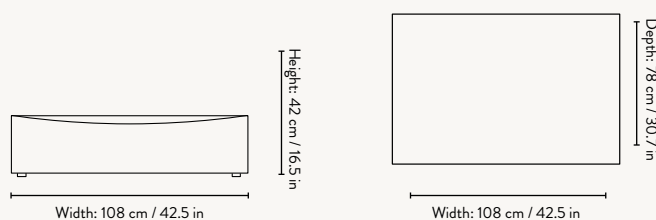

CUSTOMISATION OPTIONS

FABRIC QUALITIES

Pouf - Rectangular - Small

Pouf - Rectangular - Large

RECOMMENDED RETAIL PRICES

PRICE GROUP I

Cotton Linen

	Small / Large
DKK	5.499 / 6.499
SEK	7.969 / 9.419
NOK	7.855 / 9.285
EUR	745 / 879
GBP	709 / 839
USD	985 / 1.165