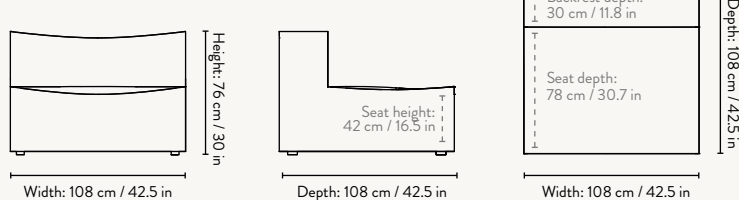

Center Module - L100

RECOMMENDED RETAIL PRICES

PRICE GROUP I

Cotton Linen

	Small / Large
DKK	8.499 / 8.999
SEK	12.315 / 13.039
NOK	12.139 / 12.855
EUR	1.155 / 1.219
GBP	1.099 / 1.165
USD	1.525 / 1.615

PRICE GROUP II

Hot Madison

	Small / Large
DKK	9.499 / 9.999
SEK	13.765 / 14.489
NOK	13.569 / 14.285
EUR	1.289 / 1.355
GBP	1.229 / 1.295
USD	1.705 / 1.789

PRICE GROUP III

Dry Cotton Slub

	Small / Large
DKK	11.499 / 11.999
SEK	16.665 / 17.389
NOK	16.425 / 17.139
EUR	1.559 / 1.629
GBP	1.489 / 1.555
USD	2.059 / 2.149

PRICE GROUP IV

Rich Linen & Kuba Cay

	Small / Large
DKK	13.499 / 13.999
SEK	19.565 / 20.289
NOK	19.285 / 19.999
EUR	1.829 / 1.899
GBP	1.745 / 1.809
USD	2.419 / 2.509