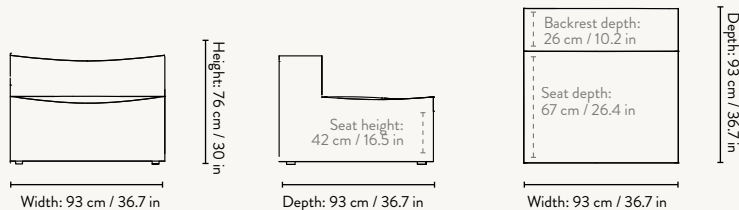

CATENA SOFA – CENTER MODULE

Design by ferm LIVING

PRODUCT DETAILS

Provided with connection system to link modules together
Manufactured in Italy

MODULE NUMBERS

Center Module - Small - S100
Center Module - Small - L100

DIMENSIONS

Center Module - Small

Height: 76 cm / 30 in
Width: 93 cm / 36.7 in
Depth: 93 cm / 36.7 in
Seat height: 42 cm / 16.5 in
Seat depth: 67 cm / 26.4 in
Backrest height: 34 cm / 13.4 in
Weight: 27 kg

Center Module - Large

Height: 76 cm / 30 in
Width: 108 cm / 42.5 in
Depth: 108 cm / 42.5 in
Seat height: 42 cm / 16.5 in
Seat depth: 78 cm / 30.7 in
Backrest height: 34 cm / 13.4 in
Weight: 30 kg

MATERIALS & CONSTRUCTION

Inner plywood structure. High-density cold foam covered with soft down padding for extra comfort. The construction ensures excellent comfort, low distortion, high resistance to tensile force and tears and outstanding breathability
Feet: Black polypropylene

CARE

Professional dry clean only

TEST

Foam fire rating:
CAL117-2013 - pass
BS 5852 Crib5 - on request

PACKSIZE

1

CUSTOMISATION OPTIONS

FABRIC QUALITIES

Center Module - S100

Center Module - L100

RECOMMENDED RETAIL PRICES

PRICE GROUP I

Cotton Linen

	Small / Large
DKK	8.499 / 8.999
SEK	12.315 / 13.039
NOK	12.139 / 12.855
EUR	1.155 / 1.219
GBP	1.099 / 1.165
USD	1.525 / 1.615

PRICE GROUP II

Hot Madison

	Small / Large
DKK	9.499 / 9.999
SEK	13.765 / 14.489
NOK	13.569 / 14.285
EUR	1.289 / 1.355
GBP	1.229 / 1.295
USD	1.705 / 1.789

PRICE GROUP III

Dry Cotton Slub

	Small / Large
DKK	11.499 / 11.999
SEK	16.665 / 17.389
NOK	16.425 / 17.139
EUR	1.559 / 1.629
GBP	1.489 / 1.555
USD	2.059 / 2.149

PRICE GROUP IV

Rich Linen & Kuba Cay

	Small / Large
DKK	13.499 / 13.999
SEK	19.565 / 20.289
NOK	19.285 / 19.999
EUR	1.829 / 1.899
GBP	1.745 / 1.809
USD	2.419 / 2.509