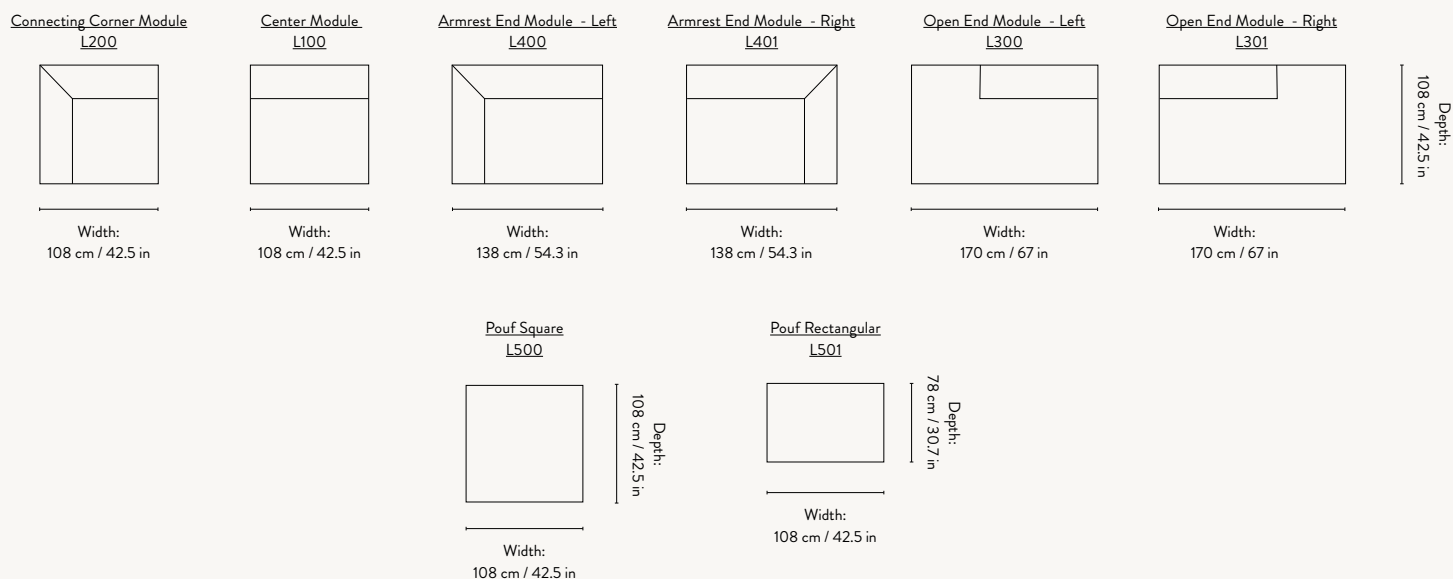

CATENA MODULE OVERVIEW – LARGE VERSION